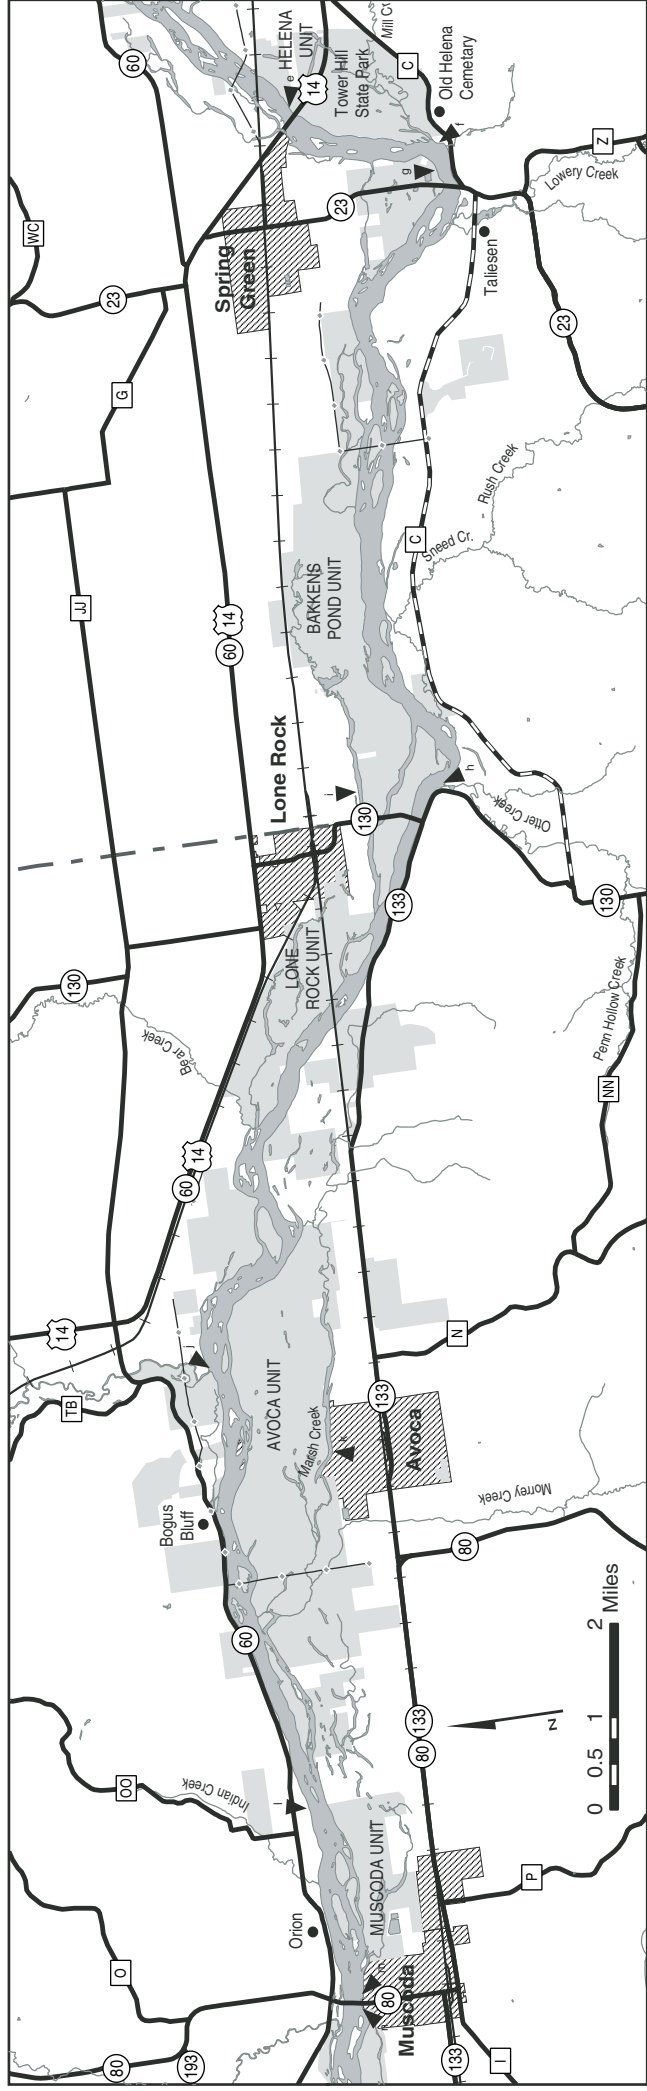

Prairie du Sac to Spring Green Segment

Spring Green to Muscodia Segment

Key

- ▼ Major access point
- State-owned (DNR) land
- ▨ Lower Wisconsin State Riverway